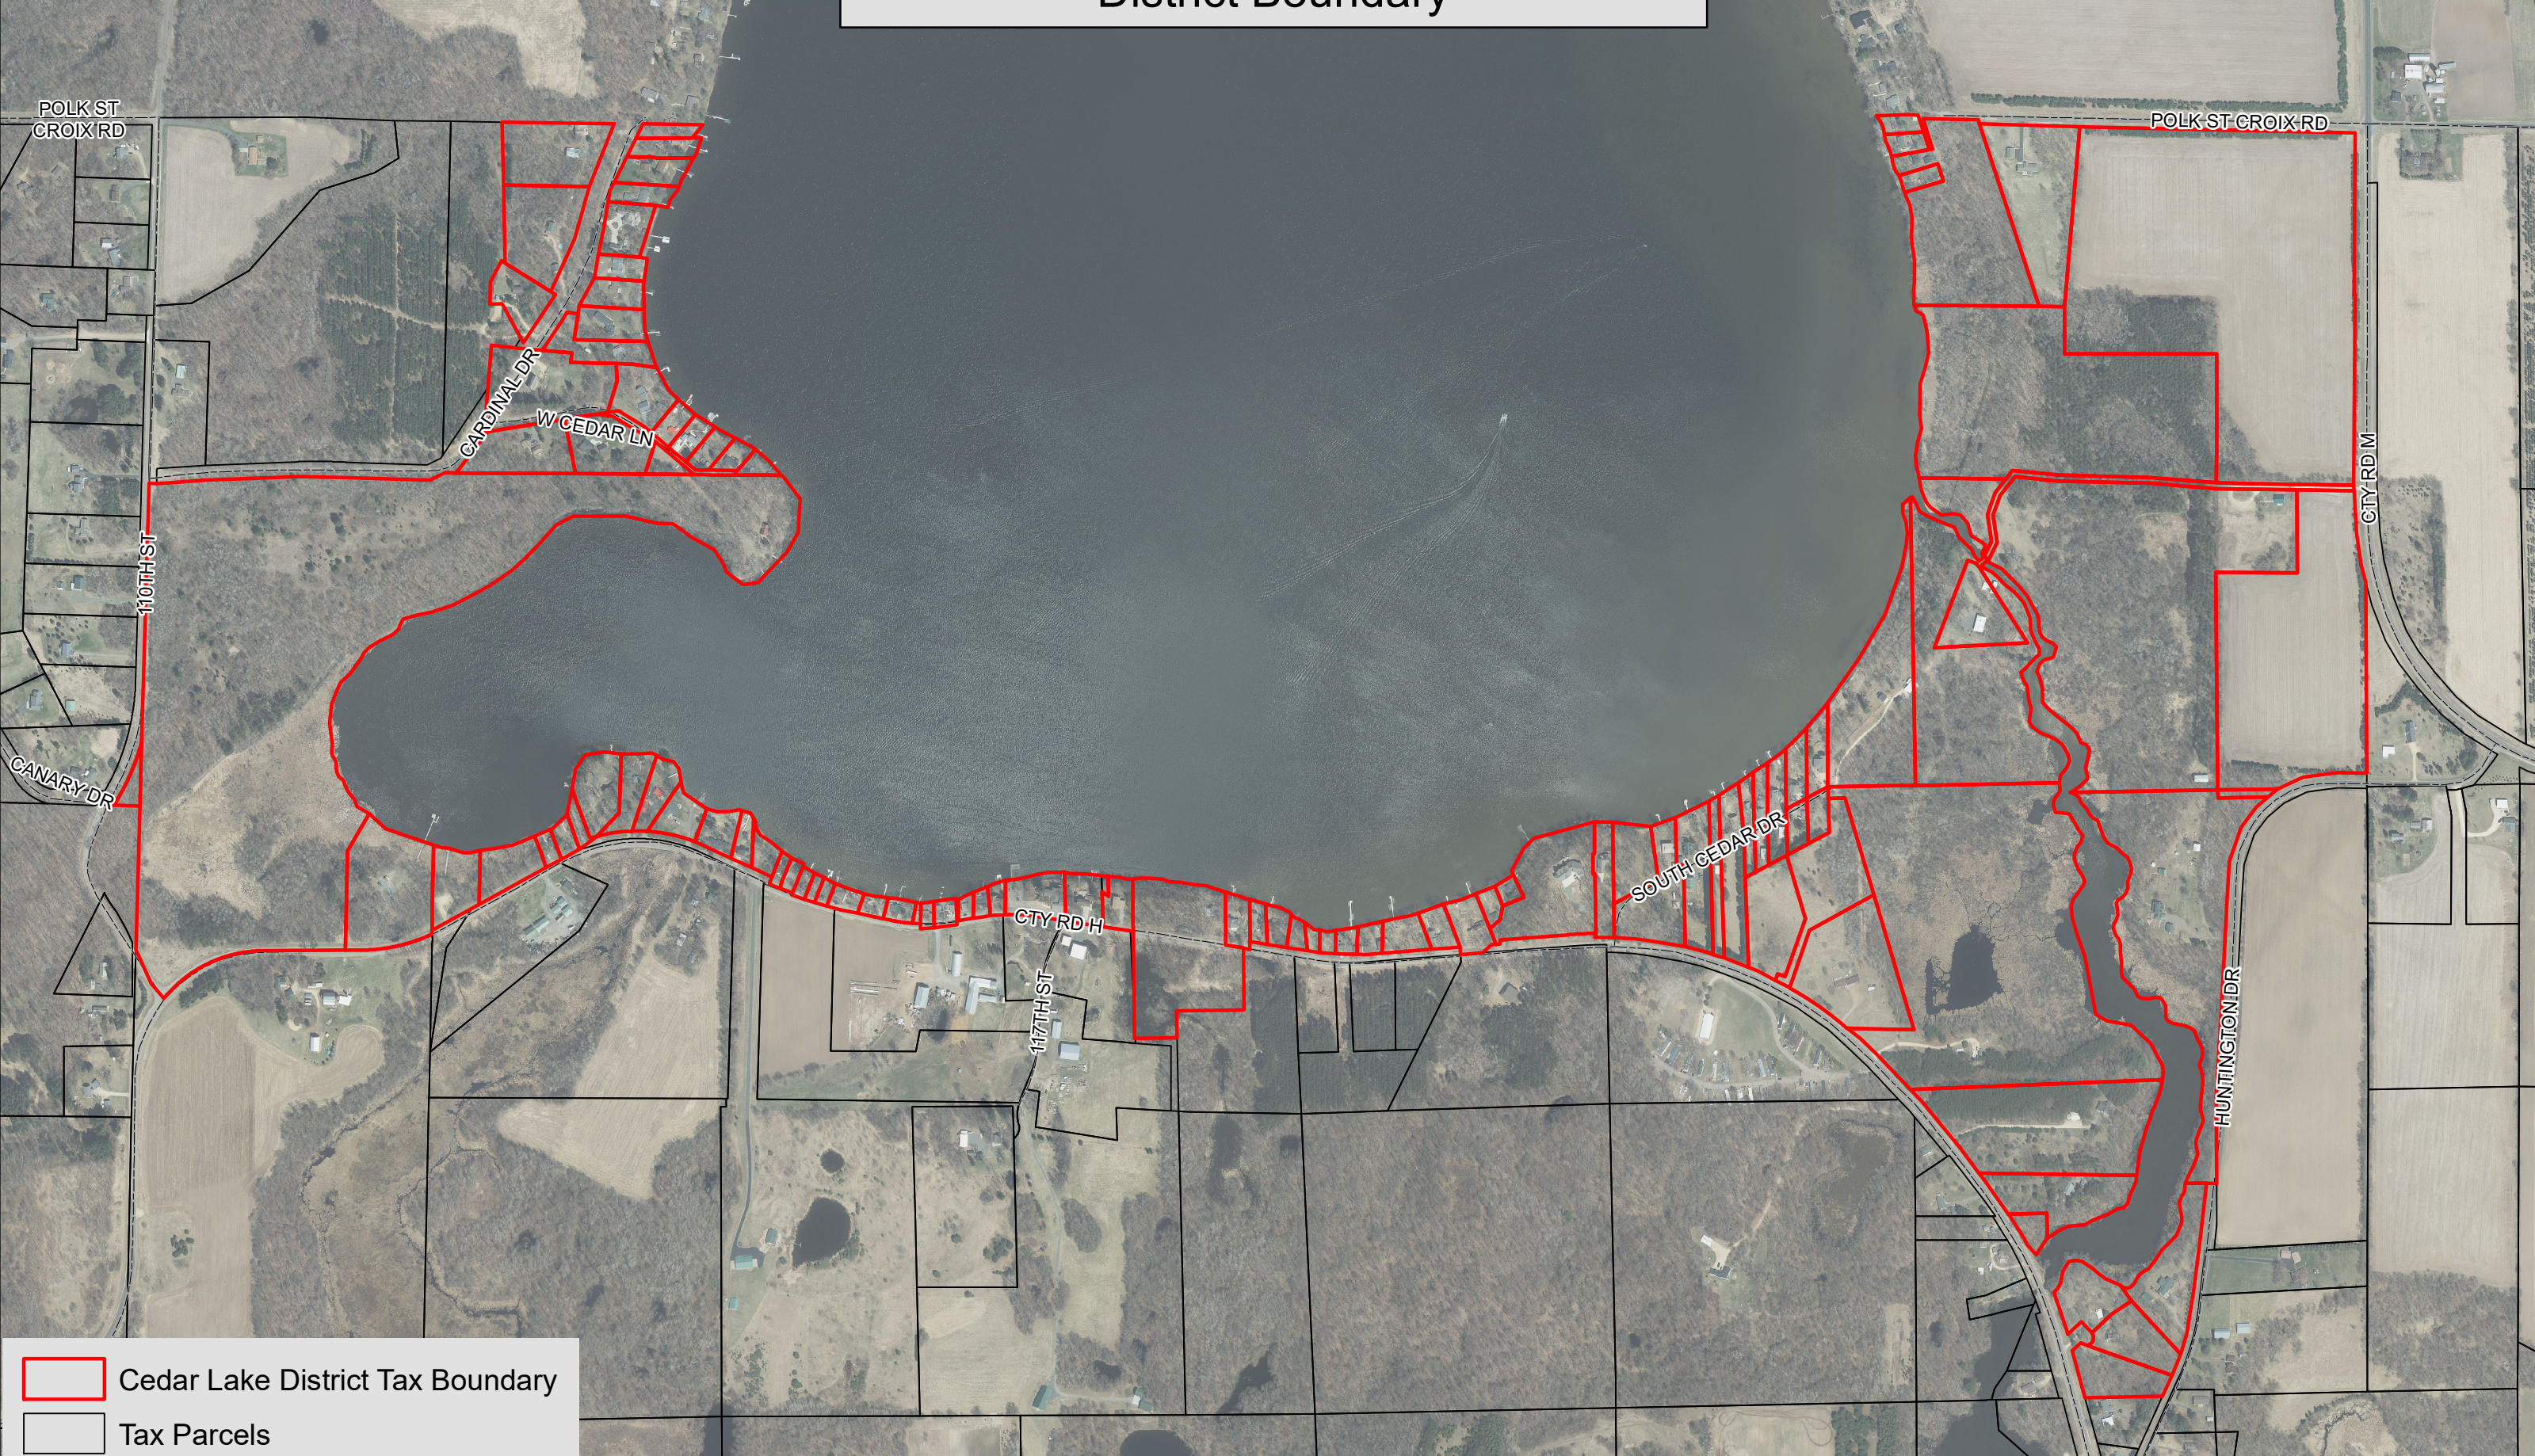

Cedar Lake Protection and Rehabilitation District Boundary

 Cedar Lake District Tax Boundary

 Tax Parcels

IMPORTANT NOTICE: THESE MAPS ARE NOT SURVEY MAPS. THEY WERE COMPILED FROM THE PLATS AND DEEDS ON RECORD WITH THE REGISTER OF DEEDS OFFICE AND IN NO MANNER REPRESENT A FIELD SURVEY. THEY SHOULD BE USED FOR REFERENCE PURPOSES ONLY.